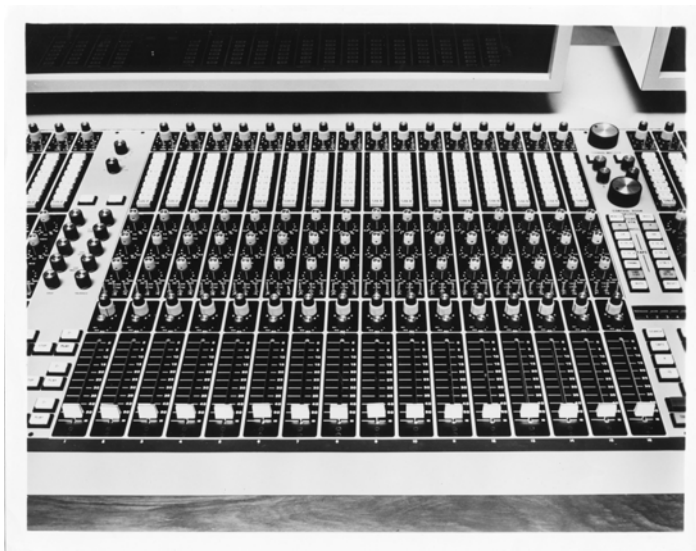

For rapid installation, high reliability, and ease of maintenance, we have included such features as completely modular construction and high density I/O connectors for all external equipment. A tilt-up mainframe assembly' provides complete access to all wiring, and utilizes high reliability wire-wrap technology.

For the ultimate in performance and compatibility with future requirements, we offer balanced, transformerless operation throughout, and Active Gain Control, an exclusive new concept which eliminates passive losses in the system, and thus enables us to attain these extraordinary, performance specifications: